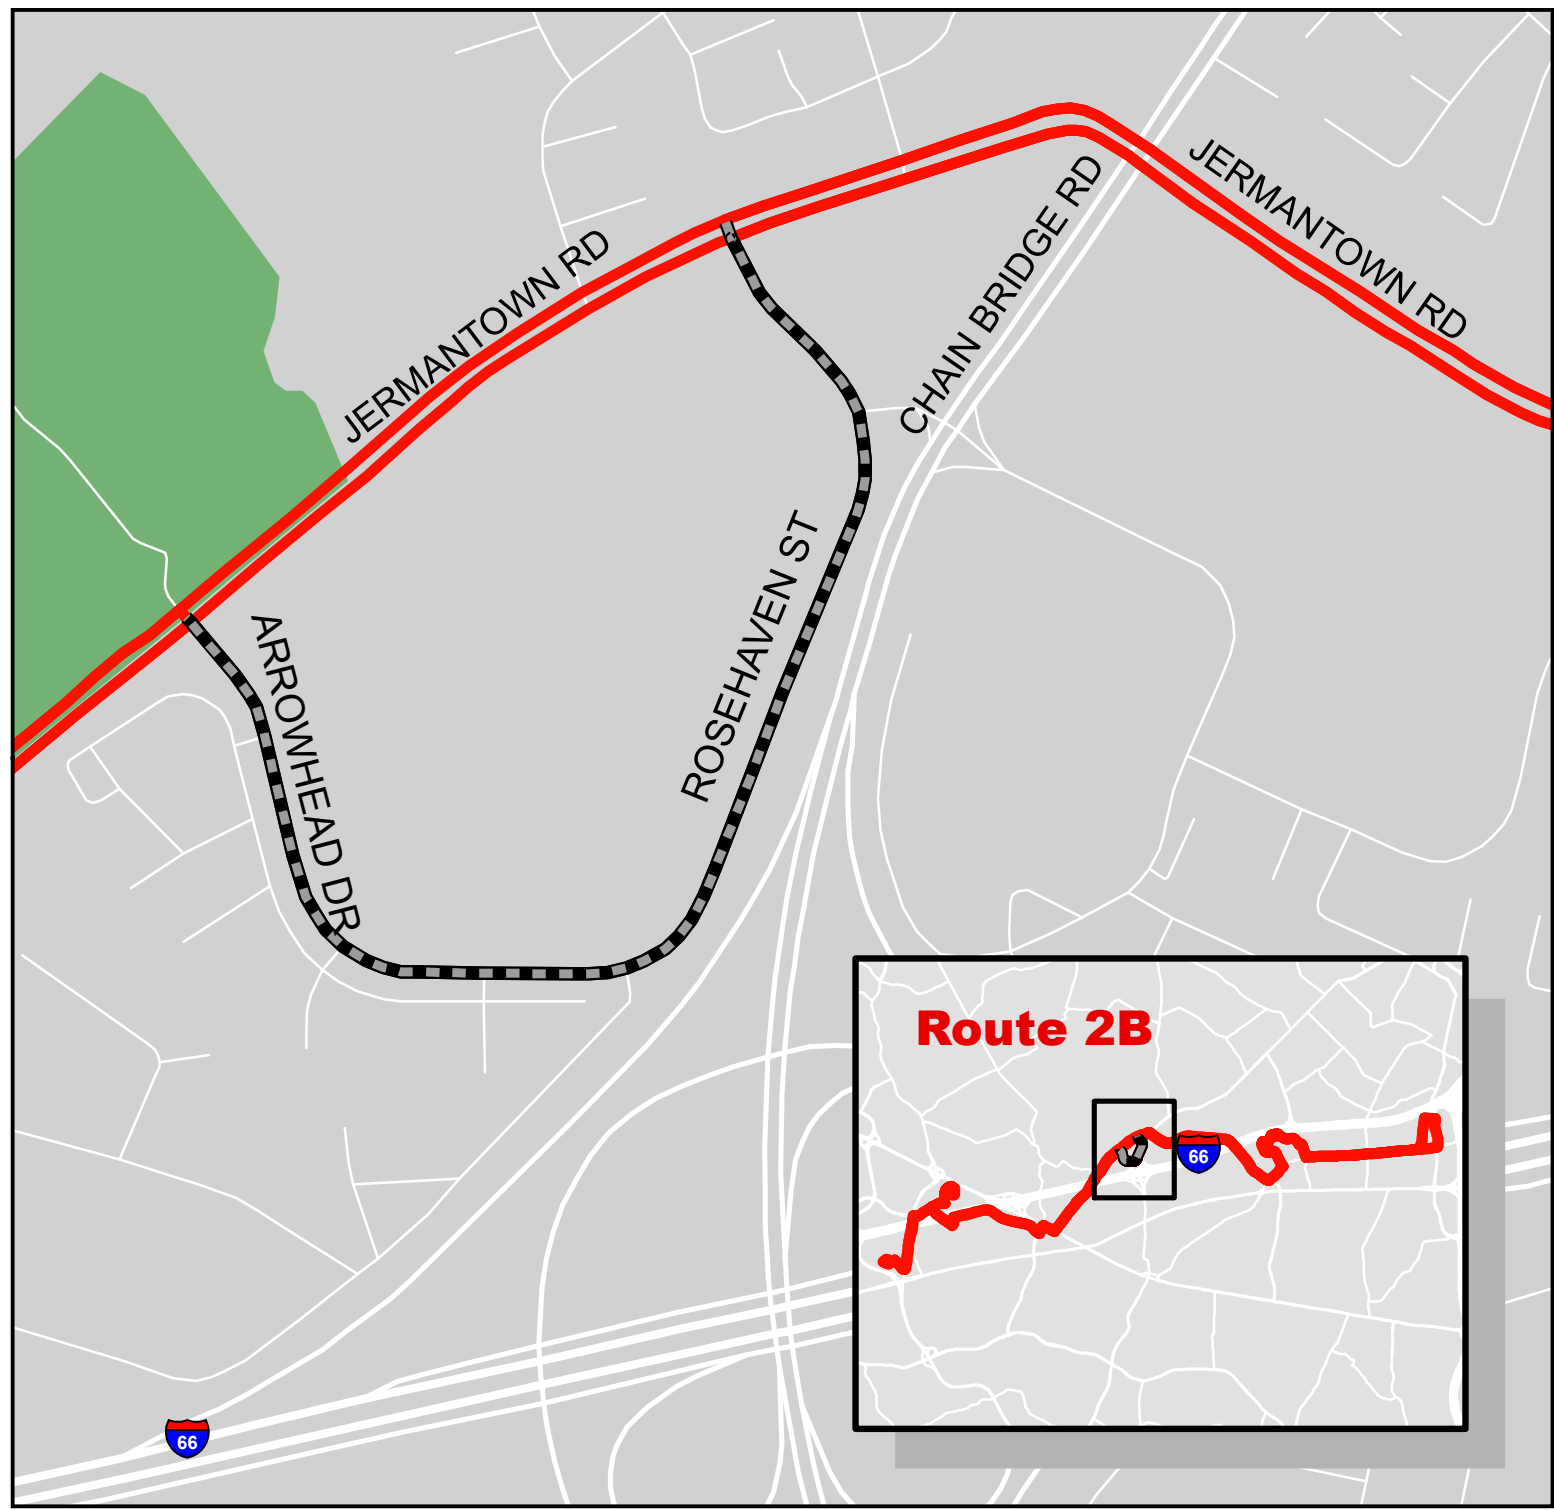

Metrobus Snow Detour Map

2B

Fair Oaks-
Jermantown Line

Legend

-  2B Snow Routing
-  Not Served During Snow

0 0.05 0.1 0.15 Miles

WINTER 2023-2024